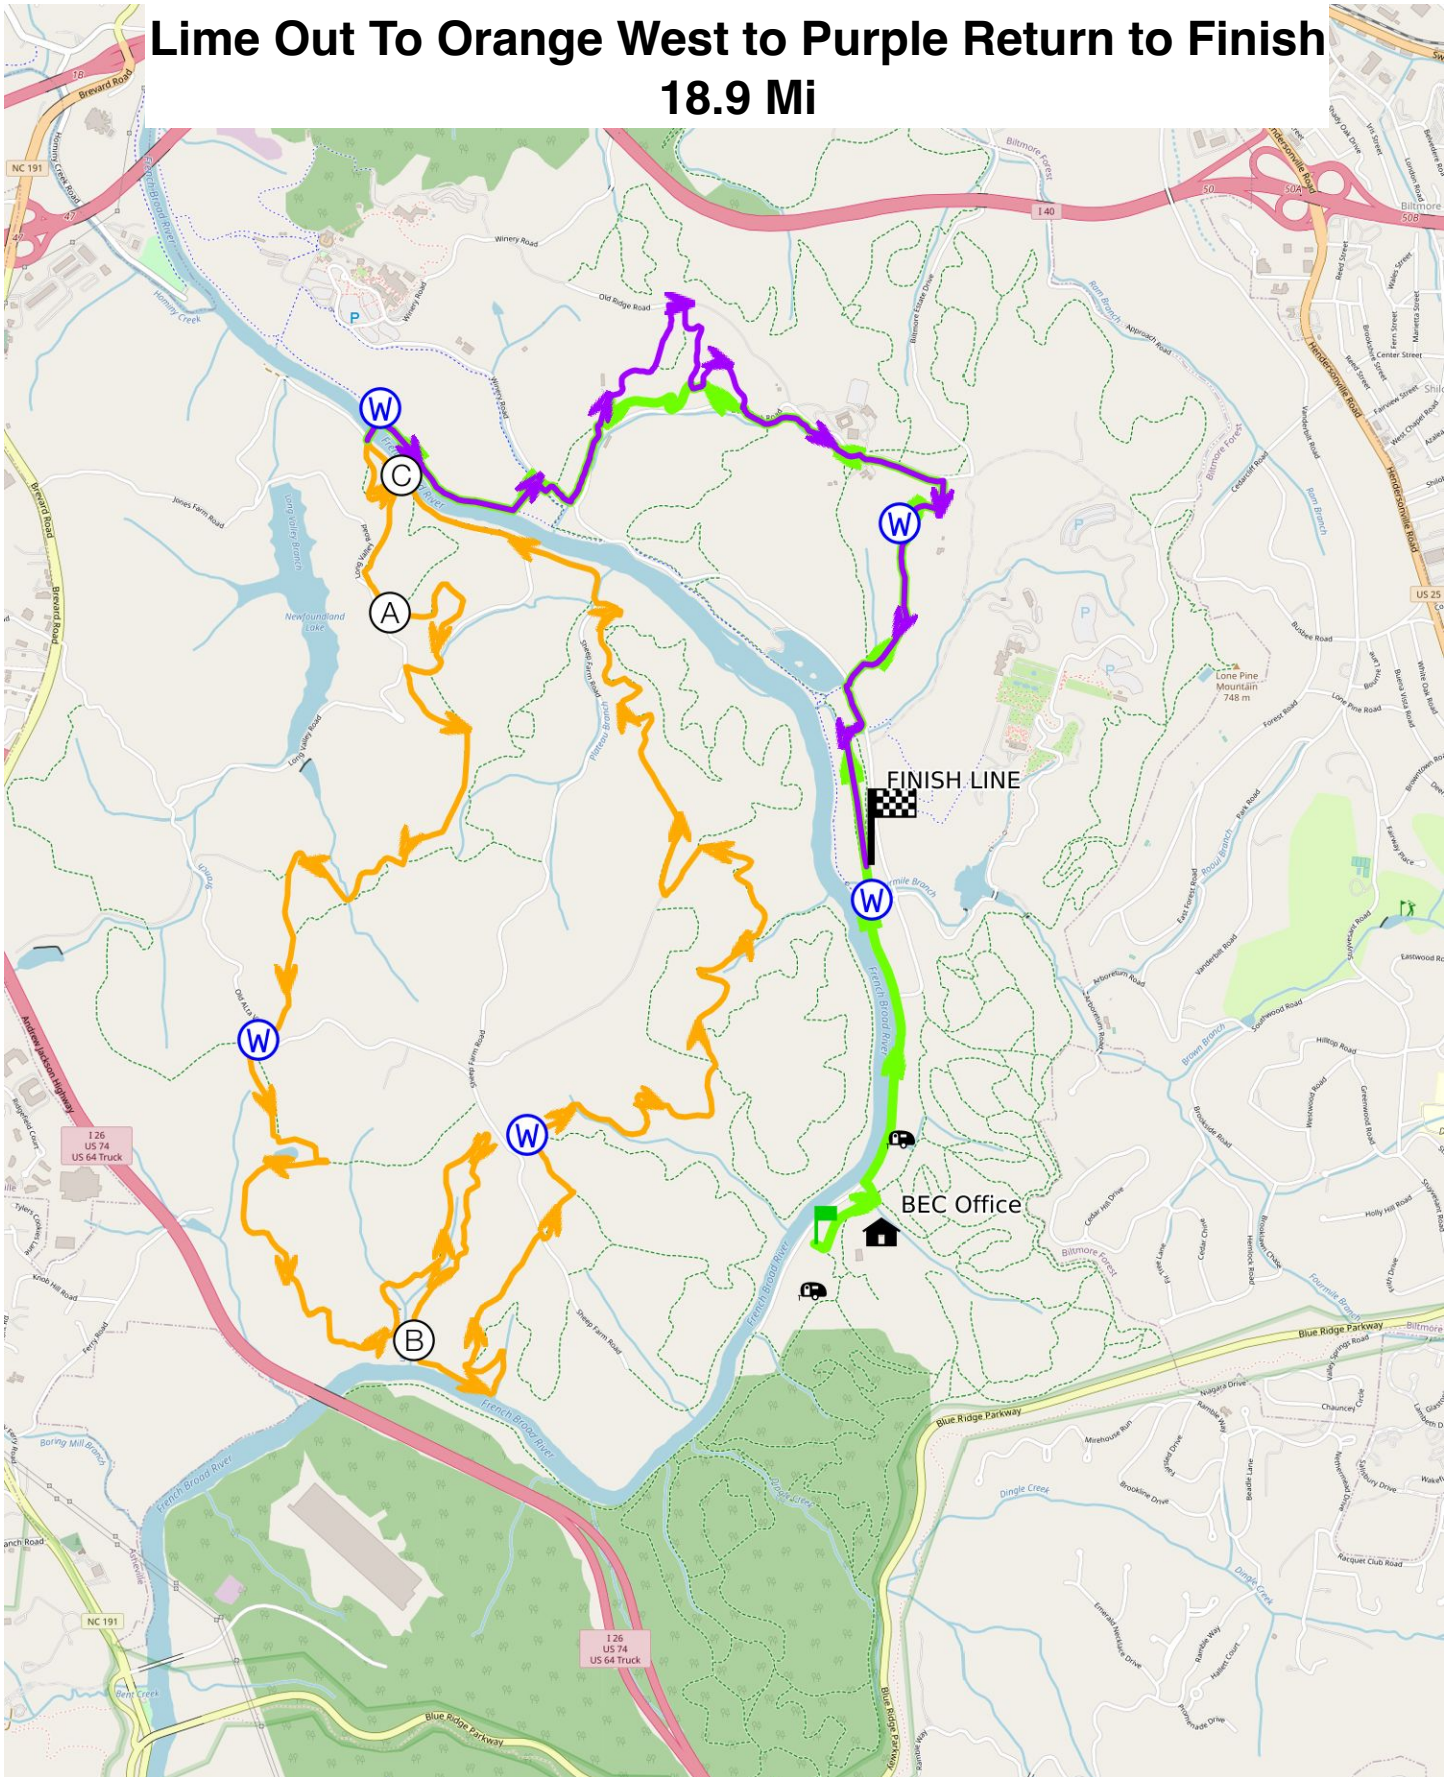

Lime Out To Orange West to Purple Return to Finish 18.9 Mi

Mercator Projection
WGS84
UTM Zone 17S